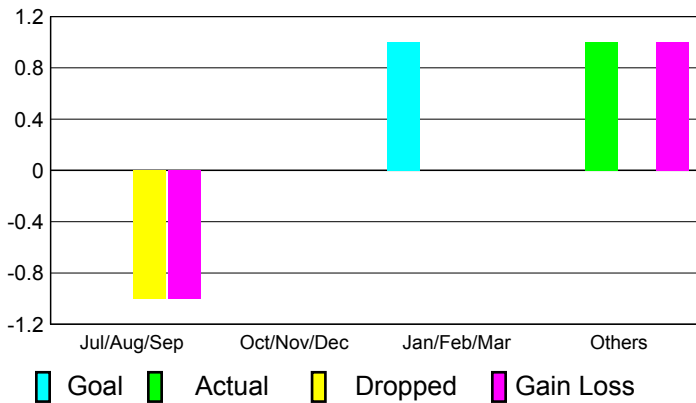

2010-2011 GMT Reports for District (or Undistricted) **District 108TB**

GMT: **Federico STEINHAUS**

Location: **ITALY**

GMT CA: **4**

CLUBS

**Club Results
2010-2011**

**Clubs
2009-2010**

Month	New Club Goal	Actual New Clubs	Actual Dropped Clubs	Gain/Loss of Clubs	Gain/Loss of Clubs
Jul/Aug/Sep	0	0	-1	-1	0
Oct/Nov/Dec	0	0	0	0	0
Jan/Feb/Mar	1	0	0	0	0
Apr/May/Jun	0	1	0	1	1
Totals	1	1	-1	0	1

Club Results 2010-2011

Goal, New, Dropped, Gain/Loss

Comparison of Club Gain/Loss

Current Year Compared to the Previous Year

YTD Status Quo Clubs 2010-2011

Status Quo Clubs Compared to Status Quo Members

MEMBERSHIP