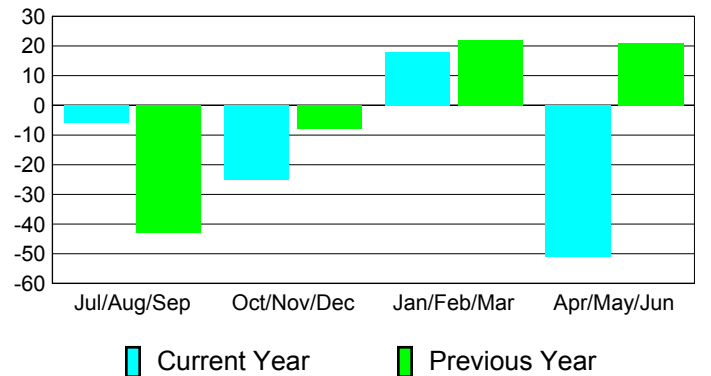

**Membership Results
2010-2011**

**Membership
2009-2010**

Month	Net Memb Goal	Actual New Memb	Actual Dropped Memb	Gain/Loss of Memb	Gain/Loss of Memb
Jul/Aug/Sep	0	24	-30	-6	-43
Oct/Nov/Dec	0	51	-76	-25	-8
Jan/Feb/Mar	20	61	-43	18	22
Apr/May/Jun	-15	88	-139	-51	21
Totals	5	224	-288	-64	-8

Membership Results 2010-2011

Goal, New, Dropped, Gain/Loss

Comparison of Membership Gain/Loss

Current Year Compared to the Previous Year

Gender Comparison 2010-2011

Jul/Aug/Sep

Oct/Nov/Dec

Jan/Feb/Mar