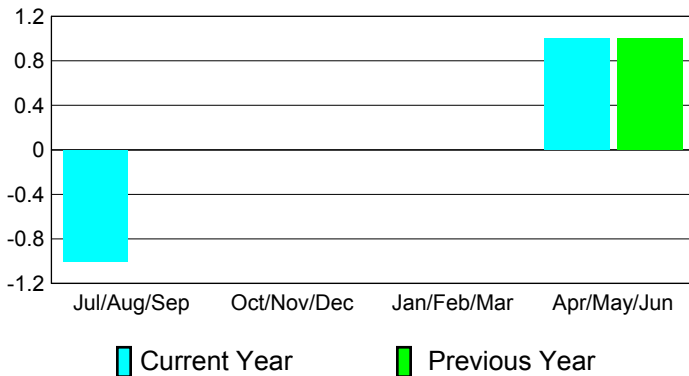

2010-2011 GMT Reports for District (or Undistricted) **District 108TB**

GMT: **Federico STEINHAUS**

Location: **ITALY**

GMT CA: **4**

CLUBS

**Club Results
2010-2011**

**Clubs
2009-2010**

Month	New Club Goal	Actual New Clubs	Actual Dropped Clubs	Gain/Loss of Clubs	Gain/Loss of Clubs
Jul/Aug/Sep	0	0	-1	-1	0
Oct/Nov/Dec	0	0	0	0	0
Jan/Feb/Mar	1	0	0	0	0
Apr/May/Jun	0	1	0	1	1
Totals	1	1	-1	0	1

Club Results 2010-2011

Goal, New, Dropped, Gain/Loss

Comparison of Club Gain/Loss

Current Year Compared to the Previous Year

YTD Status Quo Clubs 2010-2011

Status Quo Clubs Compared to Status Quo Members

MEMBERSHIP